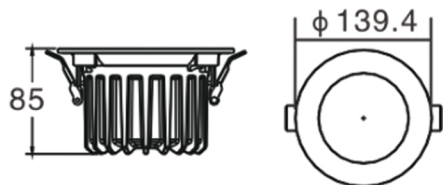

3+4028

3+4029

3+4030

### Specifications

Code	Power (W)	Voltage (V)	Lumen Efficiency (Lm/W)	Colour Temperature (K)	CRI	IP Rating
3+4028	15W	220V-240V	110Lm/W	3000K-5000K	≥90	IP44/IP54
3+4029	15W	220V-240V	110Lm/W	3000K-5000K	≥90	IP44/IP54
3+4030	15W	220V-240V	110Lm/W	3000K-5000K	≥90	IP44/IP54

Height(m)	Ei(lx)	Diameter(m)
1.0	1815.54	0.758
2.0	453.89	1.515
3.0	201.73	2.273
4.0	113.47	3.031
5.0	72.62	3.789
6.0	50.43	4.546

LED	CREE LED
Beam Angle	40°
Tilt Rotation	Fixed
Material	Die-cast Aluminium
Diffuser	Clear Glass / Frosted
Reflector	Matt / Chrome / Mirror Finish
Colour	Ivory White
Working Temperature	-20°C ~ +50°C