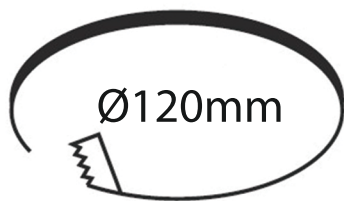

3+4028

3+4029

3+4030

### Specifications

Code	Power (W)	Voltage (V)	Lumen Efficiency (Lm/W)	Colour Temperature (K)	CRI	IP Rating
3+4028	15W	220V-240V	110Lm/W	3000K-5000K	≥90	IP44/IP54
3+4029	15W	220V-240V	110Lm/W	3000K-5000K	≥90	IP44/IP54
3+4030	15W	220V-240V	110Lm/W	3000K-5000K	≥90	IP44/IP54

Height(m)	Ei(lx)	Diameter(m)
1.0	1815.54	0.758
2.0	453.89	1.515
3.0	201.73	2.273
4.0	113.47	3.031
5.0	72.62	3.789
6.0	50.43	4.546

LED	CREE LED
Beam Angle	40°
Tilt Rotation	Fixed
Material	Die-cast Aluminium
Diffuser	Clear Glass / Frosted
Reflector	Matt / Chrome / Mirror Finish
Colour	Ivory White
Working Temperature	-20°C ~ +50°C