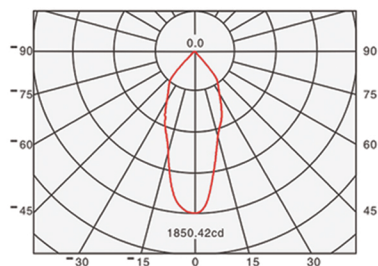

3+4028

3+4029

3+4030

### Specifications

Code	Power (W)	Voltage (V)	Lumen Efficiency (Lm/W)	Colour Temperature (K)	CRI	IP Rating
3+4028	15W	220V-240V	110Lm/W	3000K-5000K	≥90	IP44/IP54
3+4029	15W	220V-240V	110Lm/W	3000K-5000K	≥90	IP44/IP54
3+4030	15W	220V-240V	110Lm/W	3000K-5000K	≥90	IP44/IP54

Height(m)	Ei(lx)	Diameter(m)
1.0	1815.54	0.758
2.0	453.89	1.515
3.0	201.73	2.273
4.0	113.47	3.031
5.0	72.62	3.789
6.0	50.43	4.546

LED	CREE LED
Beam Angle	40°
Tilt Rotation	Fixed
Material	Die-cast Aluminium
Diffuser	Clear Glass / Frosted
Reflector	Matt / Chrome / Mirror Finish
Colour	Ivory White
Working Temperature	-20°C ~ +50°C